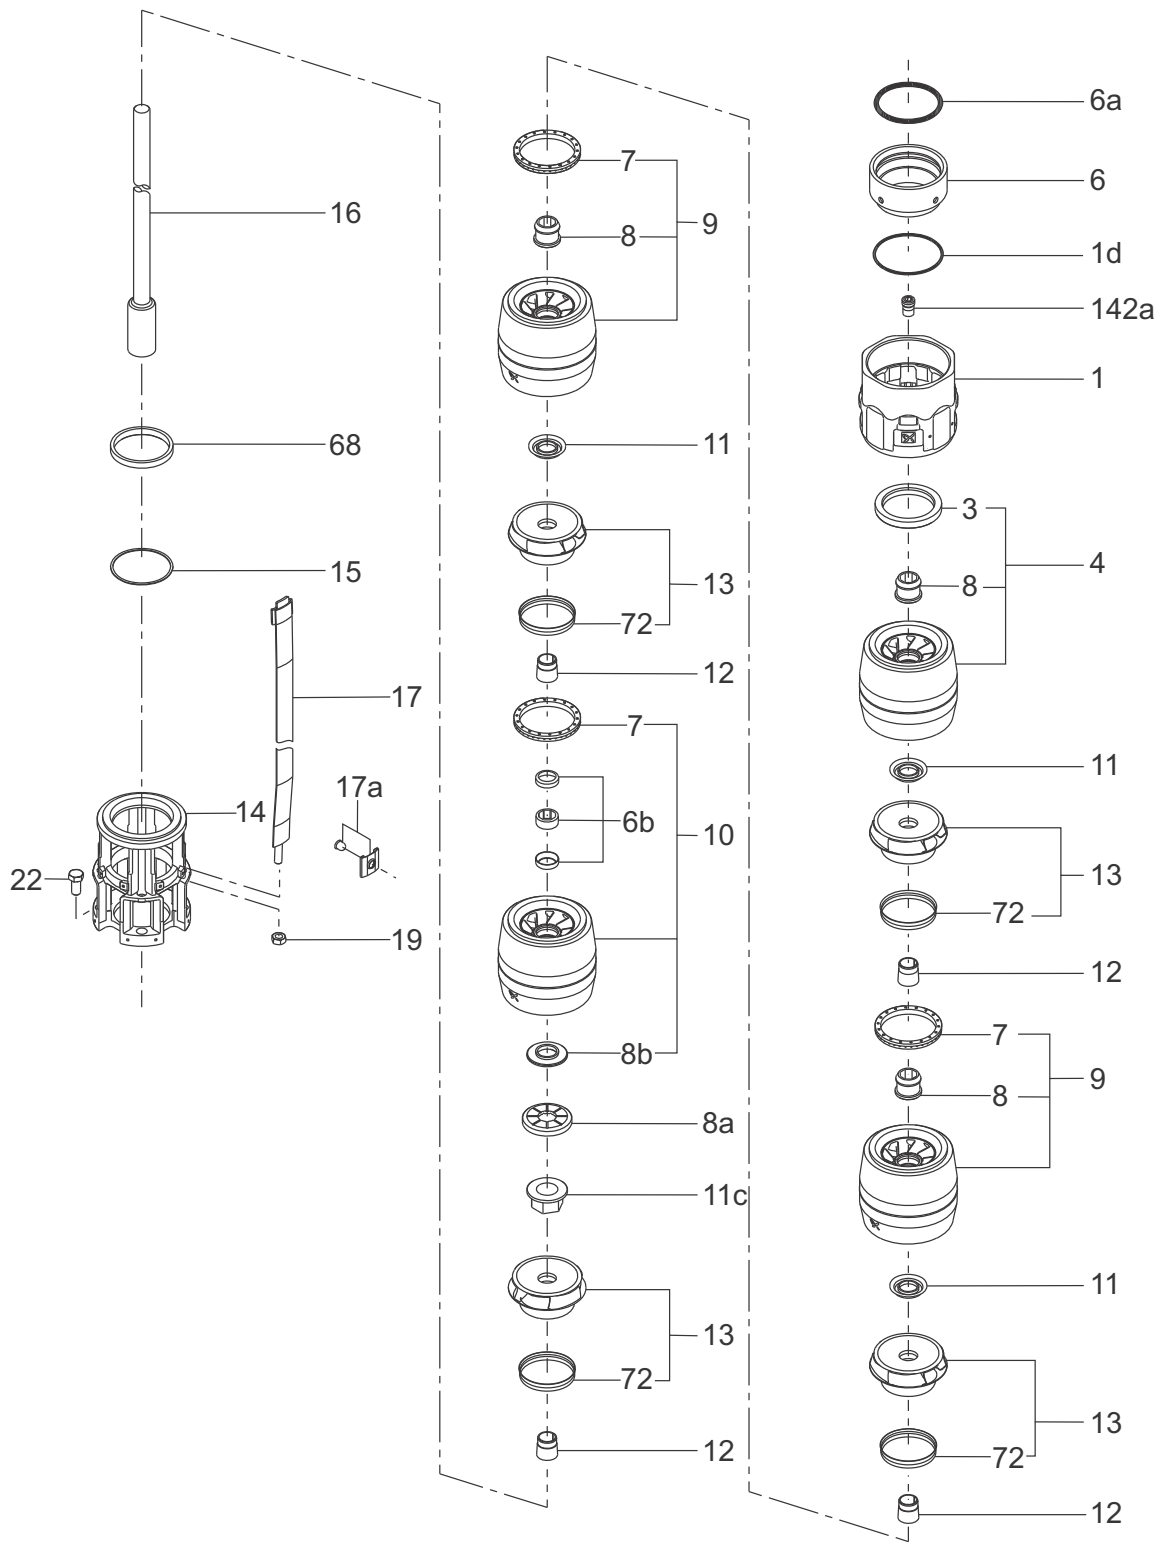

BMSHs 46/60 pump

Chamber, intermediate

Pos.	Description/kit No	96592007	97755615
9	Inlet part	1	5

Chamber, top

Pos.	Model	46	60
	Description/kit No	97937862	97937868
4	Chamber, top	1	1

Chamber, bottom

Pos.	Model	46	60
	Description/kit No	96592072	97756319
10	Chamber, bottom	1	1

Impeller set

Pos.	Model	46	60		
	Kit No	96903208	96915608	96903216	96903217
	Description				
11	Inlet part	1	5	1	5
12	Split cone	1	5	1	5
13	Impeller	1	5	1	5

Impeller set down

Pos.	Description/kit No	97657587	97657772
11c	Inlet part	1	1
12	Split cone	1	1
13	Impeller	1	1

Seal ring, bottom

Pos.	Description/kit No	96551252
68	Seal ring	1

Shaft

Pos.	Description/kit No	97945483
16	Shaft	1

Strap

Pos.	Description/kit No	97937240
17	Strap	1

Suction interconnector

Pos.	Description/kit No	97937784
14	Suction interconnector	1

Valve casing

Pos.	Description/kit No	97937790
1	Valve casing	1

Washer for stop ring

Pos.	Description/kit No	96551251
88	Washer	1

BMSHs 46/60 pump

TM06 0044 4913